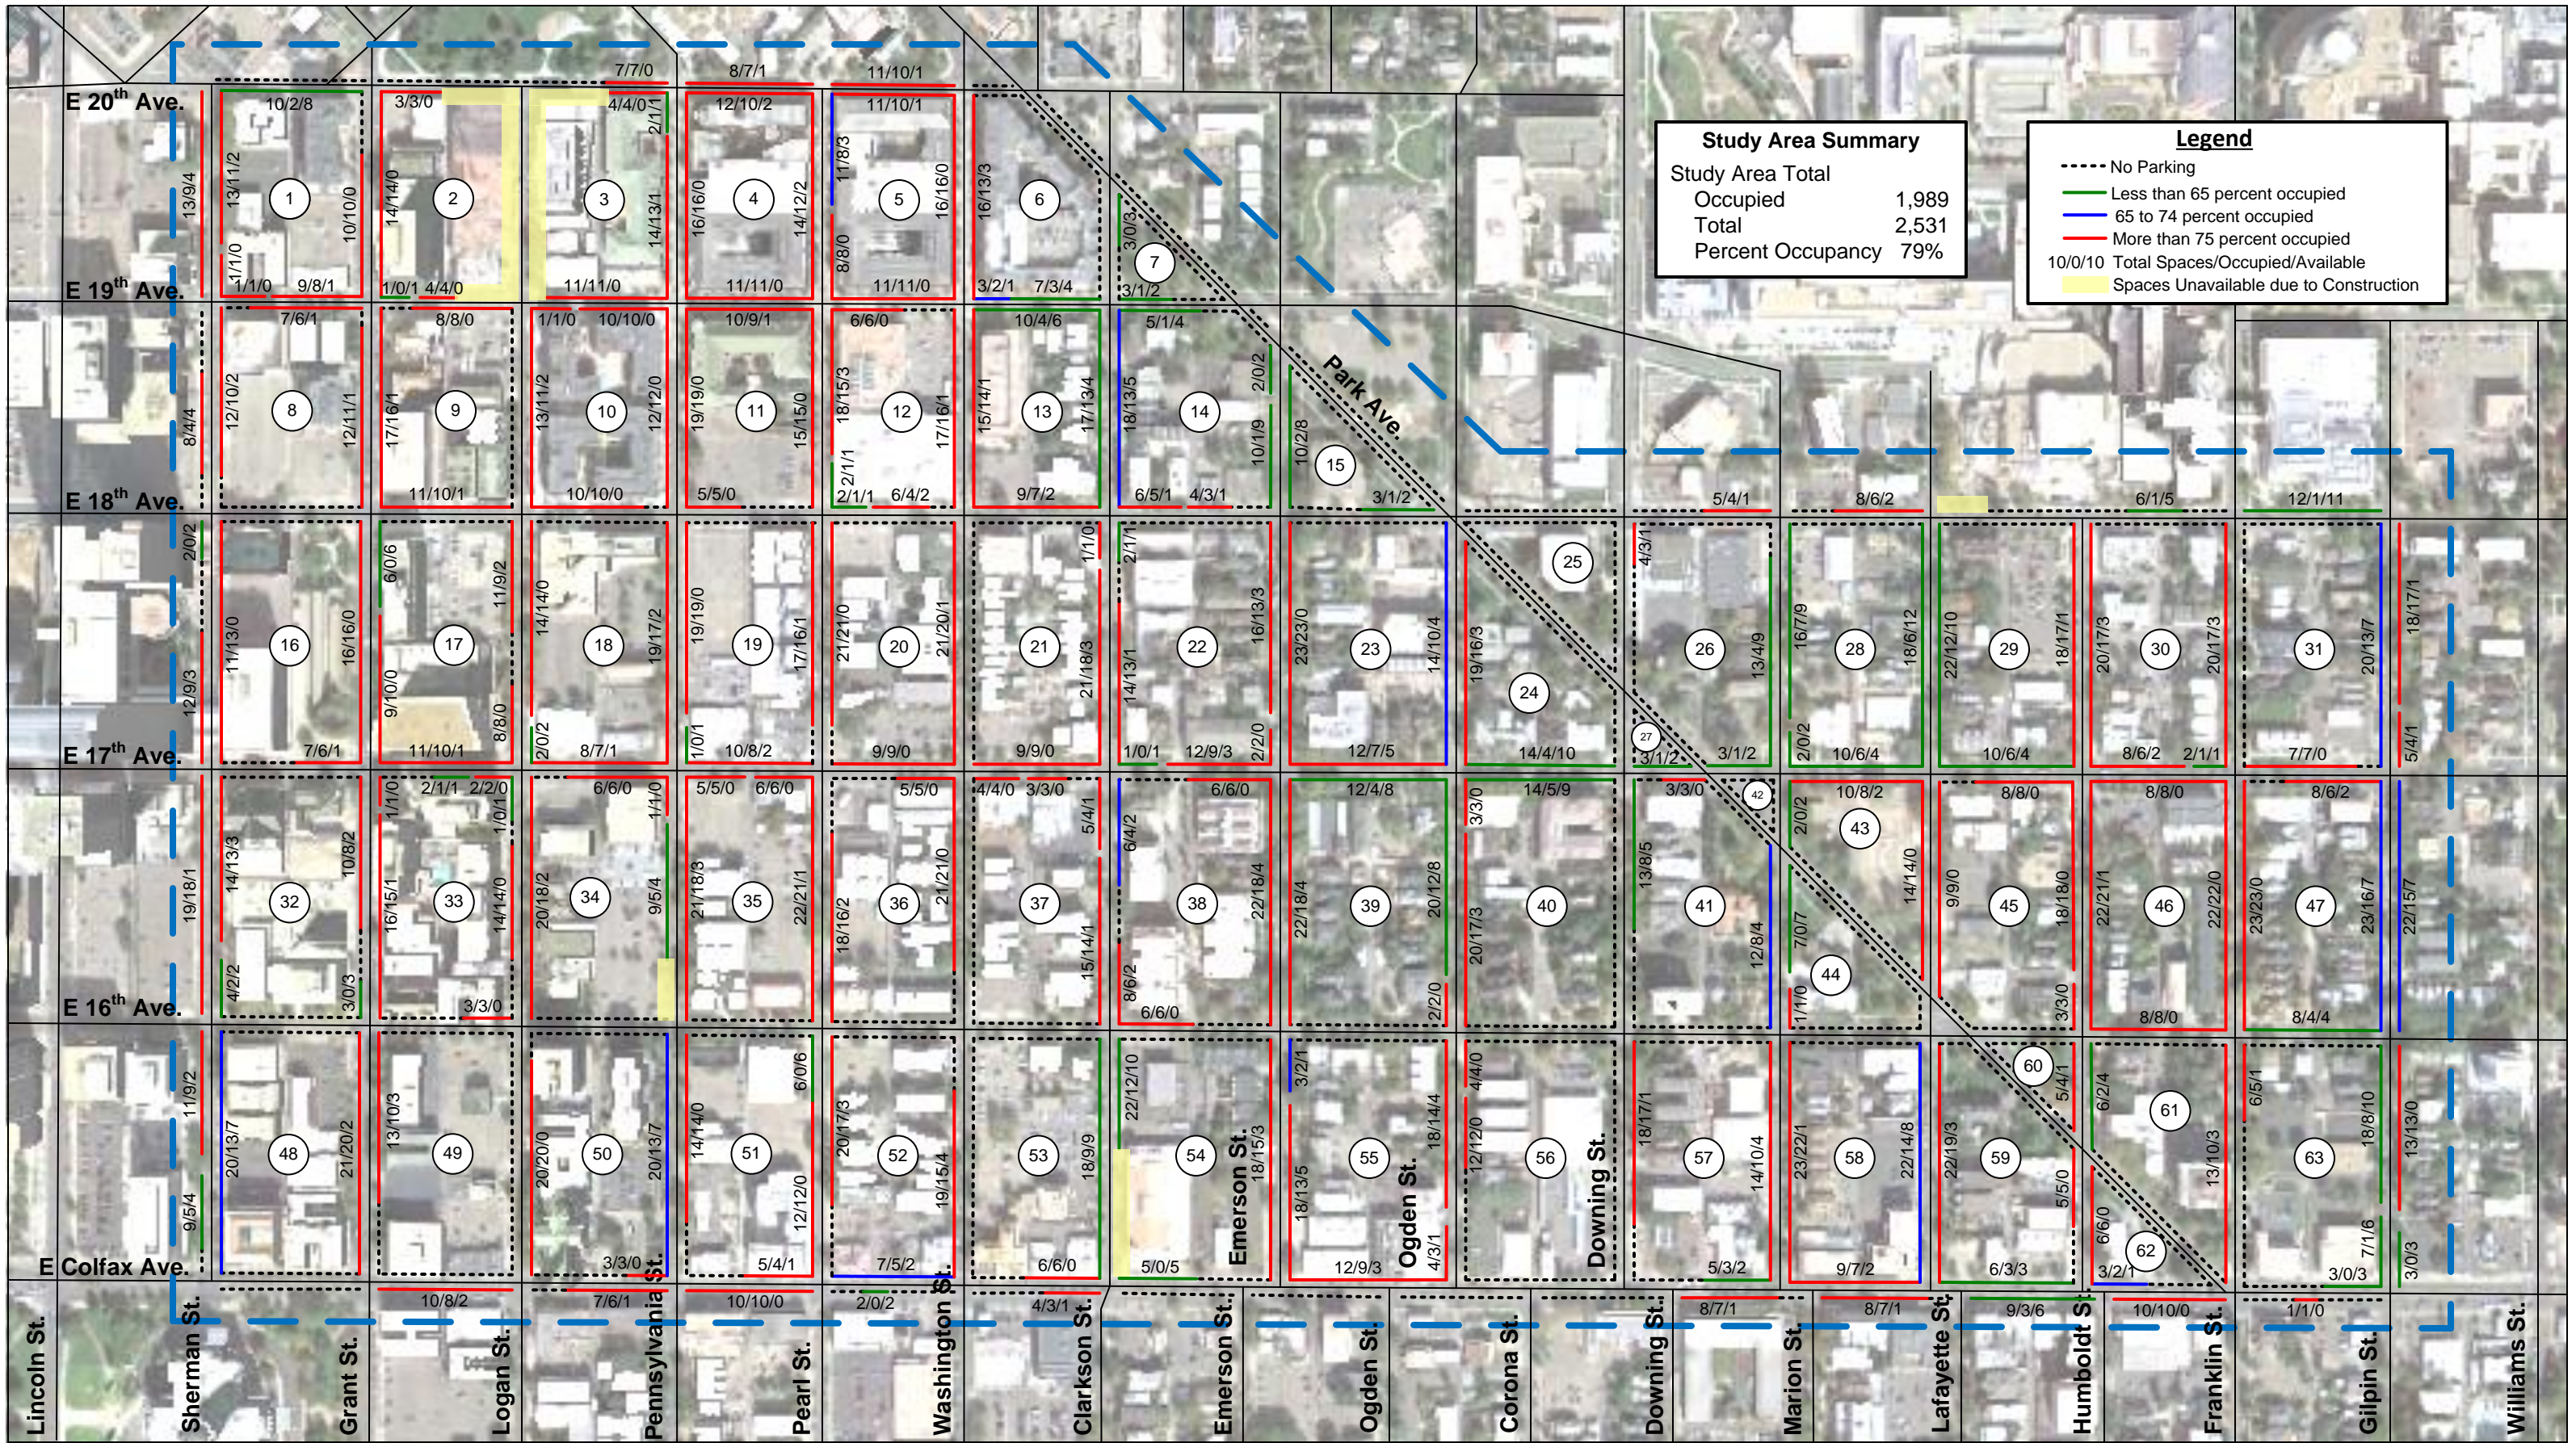

Figure 3
North Capitol Hill Parking Occupancy
12 PM Thursday December 16, 2016

Figure 4
North Capitol Hill Parking Occupancy
7 PM Tuesday January 10, 2017