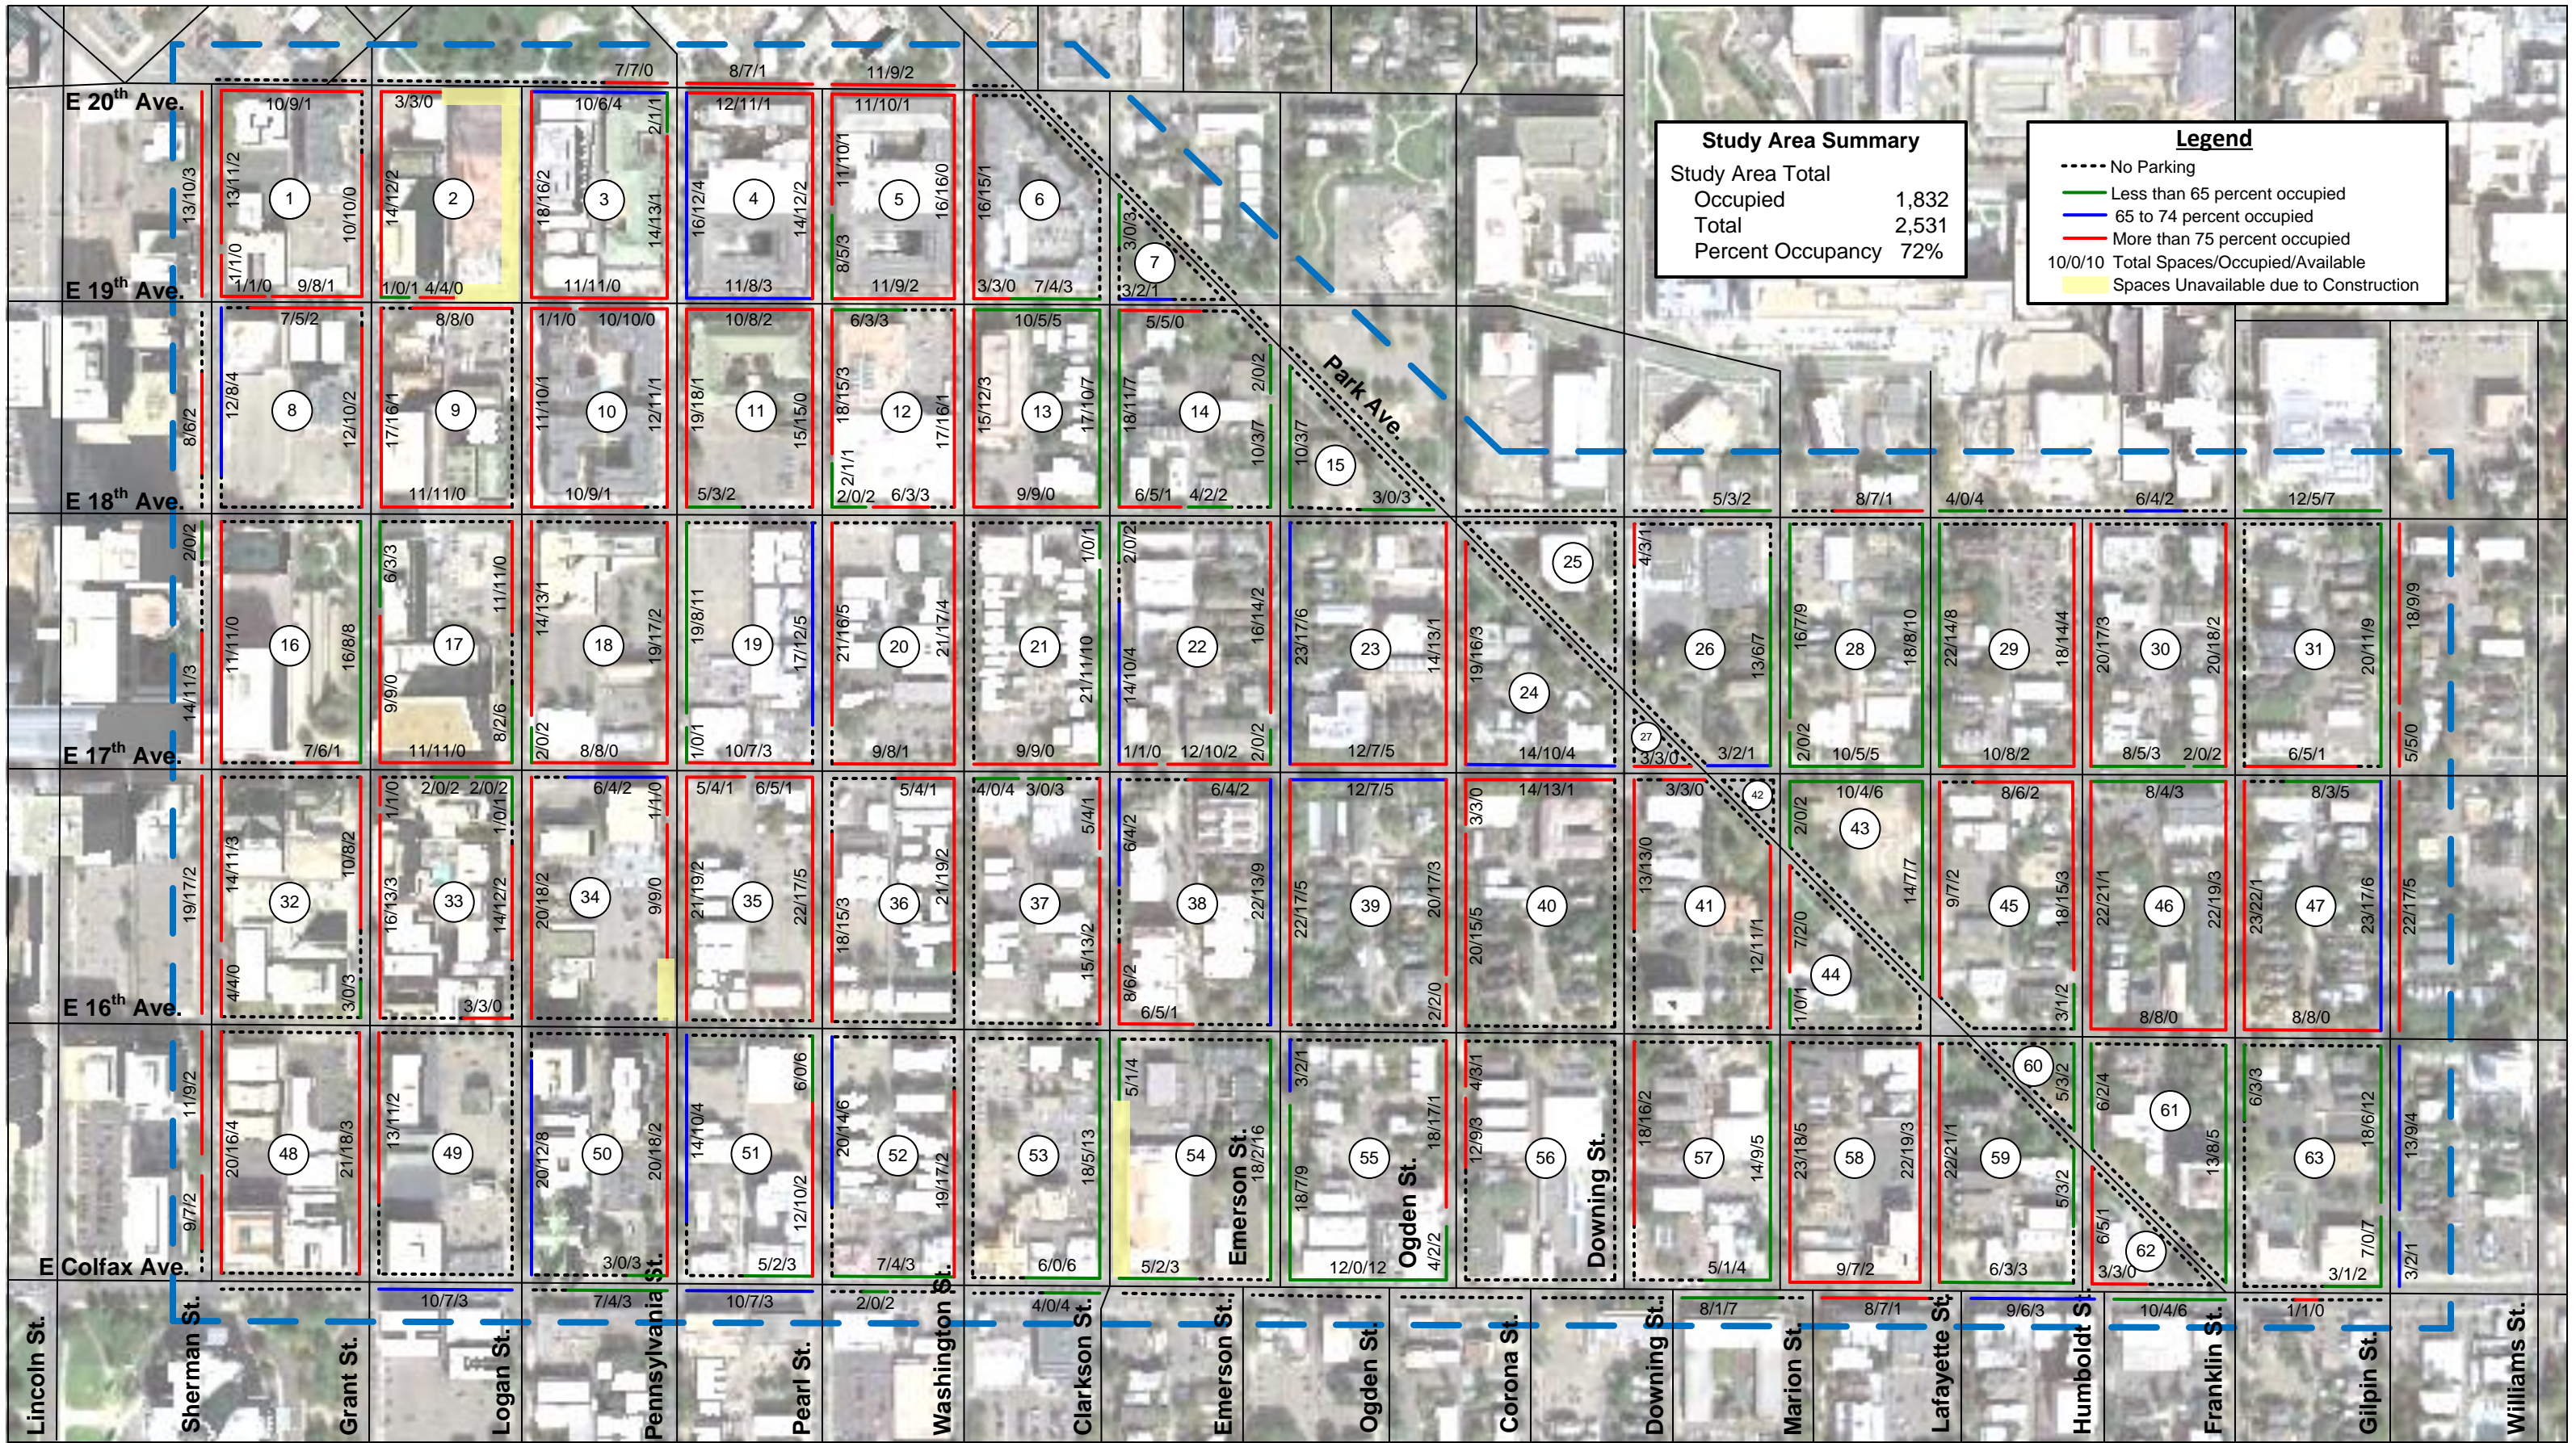

Figure 2
North Capitol Hill Parking Occupancy
5 AM Wednesday December 14, 2016