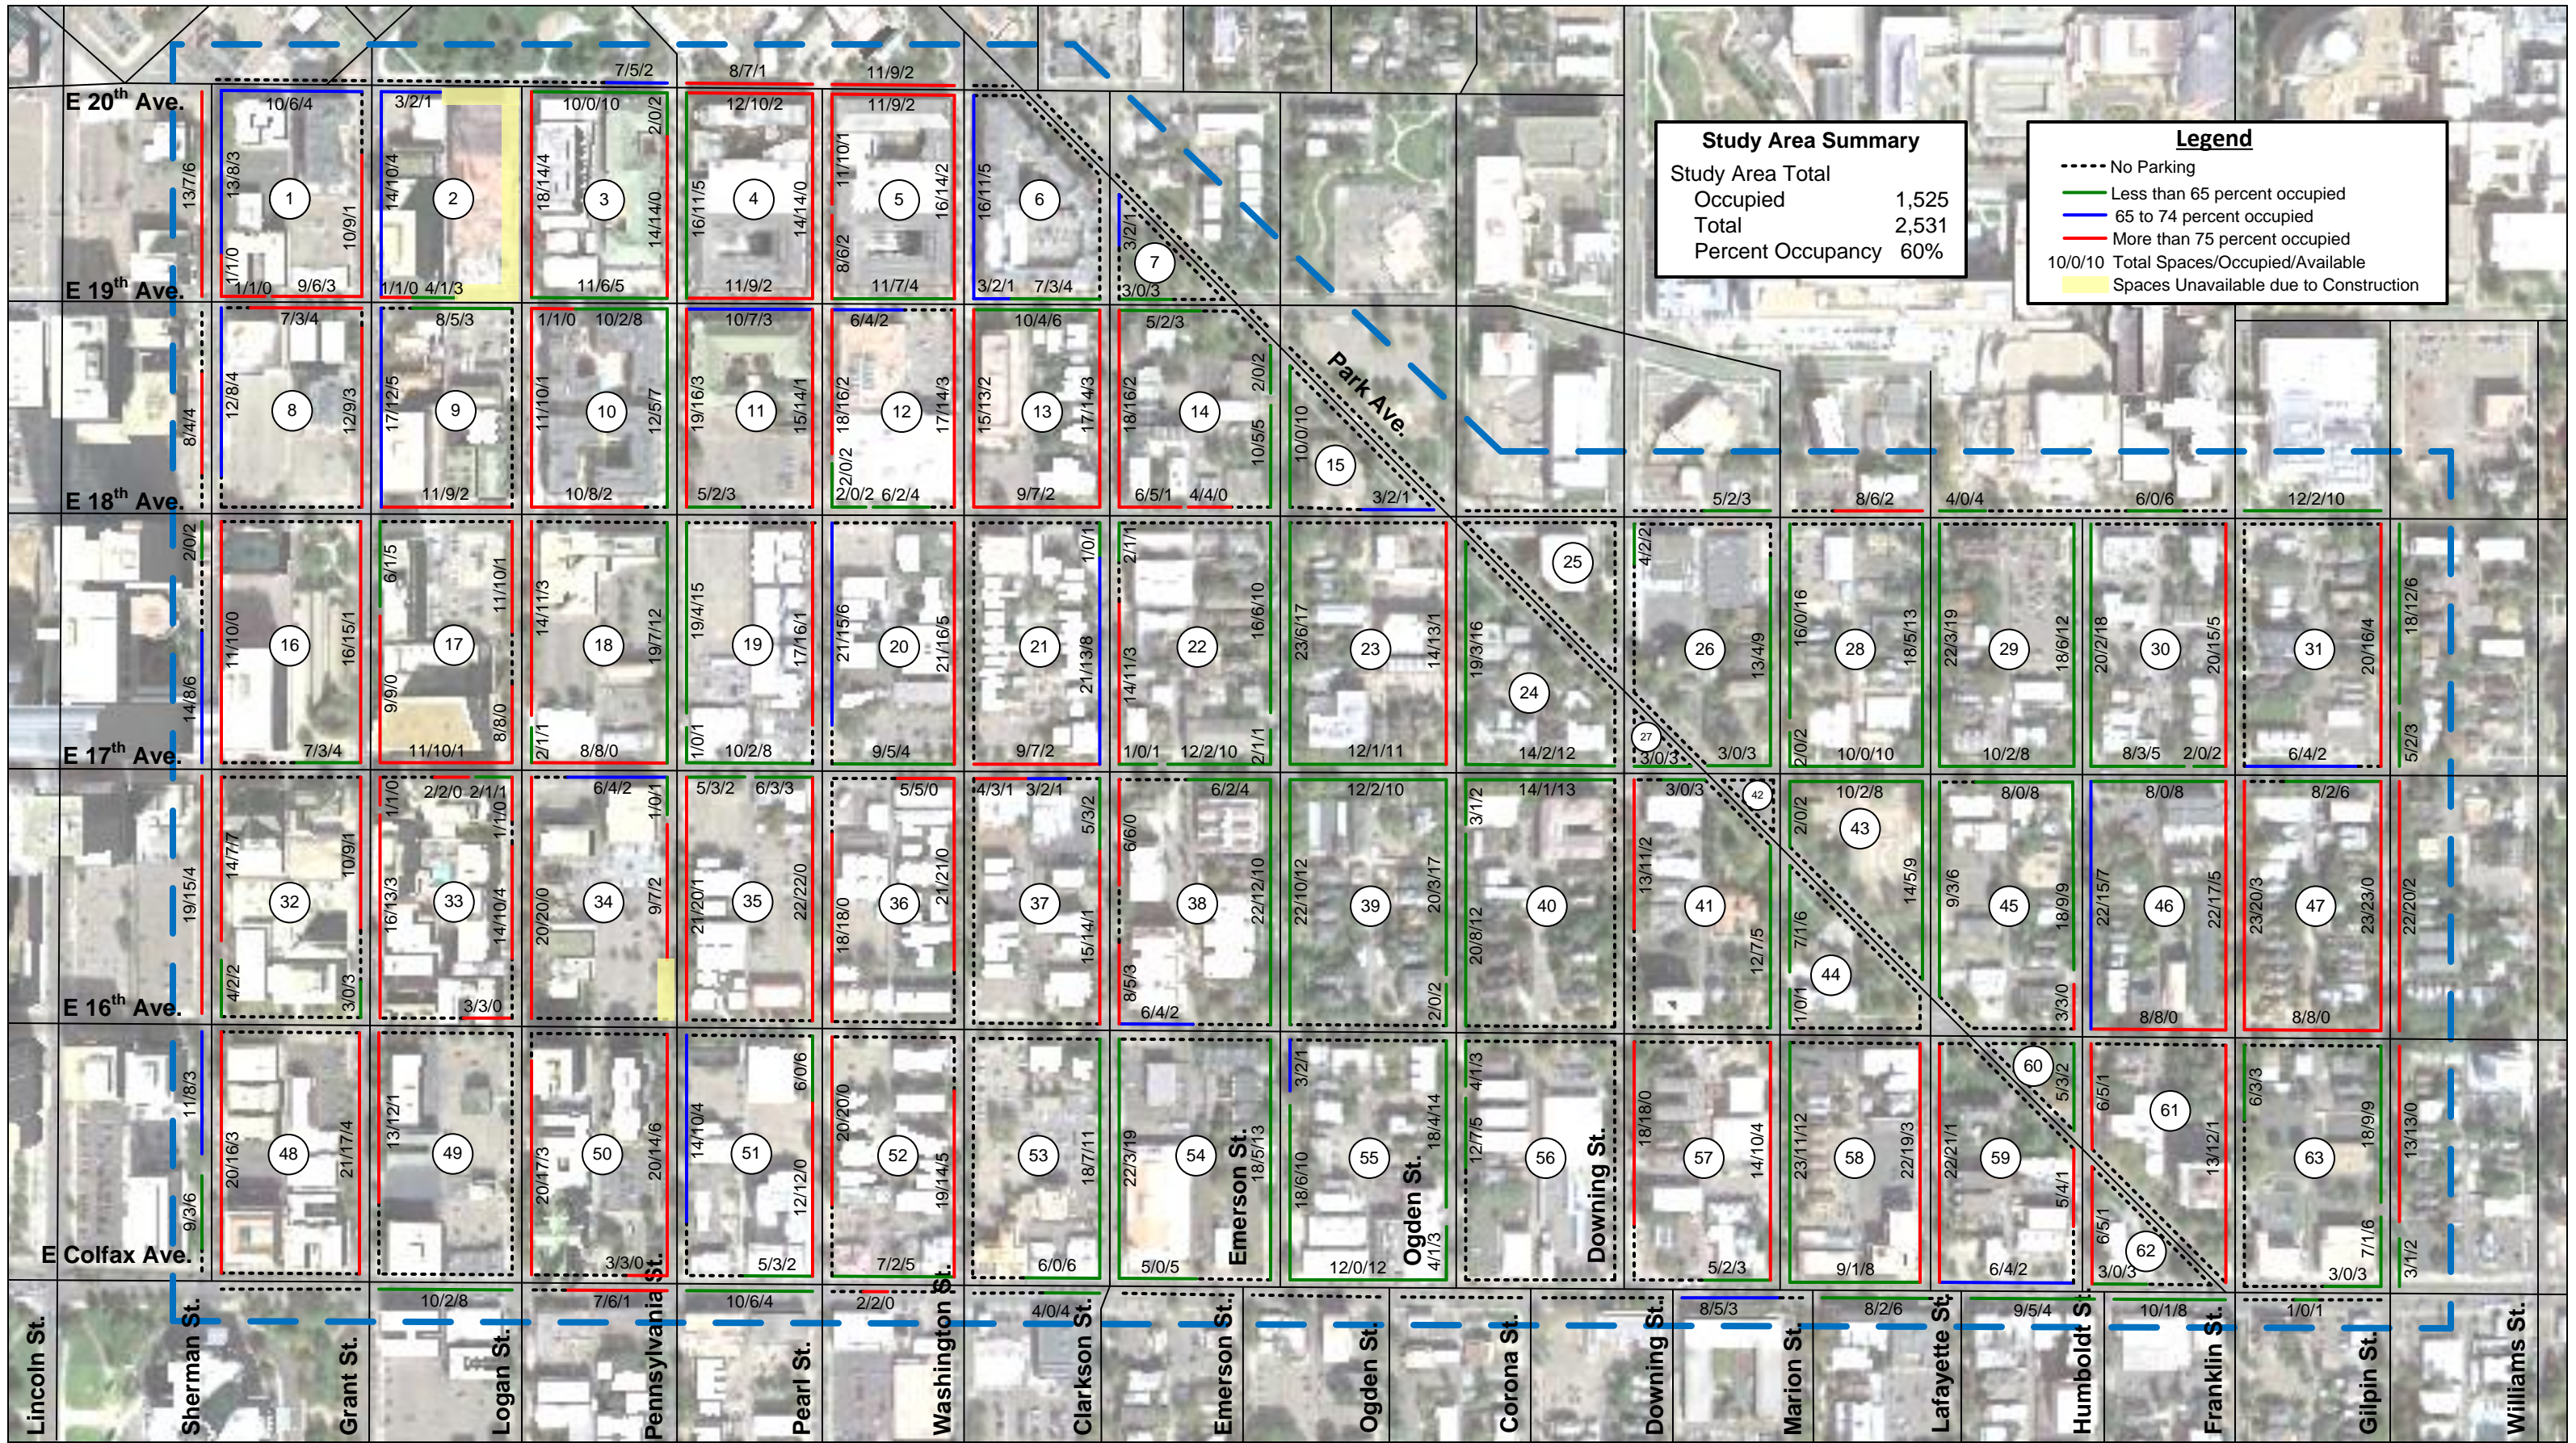

- Legend**
- 30 Min Parking, 8am-6pm, Sun. Hol. Exc.
  - 30 Min Parking, 8am-6pm, Mon-Sat
  - 30 Min Parking, All Times
  - 1 Hr. Parking, 8am-6pm, Sun. Hol. Exc.
  - 1 Hr. Parking, 8am-6pm, Sat. Sun. Hol. Exc.
  - 2 Hr. Parking, 8am-6pm, Sun. Hol. Exc.
  - 2 Hr. Parking, 8am-6pm, Sat. Sun. Hol. Exc.
  - 2 Hr. Parking, 8am-10pm, Sun. Hol. Exc.
  - 2 Hr. Parking, 8am-12am, Sun. Hol. Exc.
  - Unrestricted
  - No Parking
  - Under Construction
  - Disability Parking
  - Authorized Vehicles Only
  - Metered Parking, (30 Min. Limit) 9am-6pm, Sat. Sun. Hol. Exc.
  - Metered Parking, (1 Hr. Limit) 9am-6pm, Sat. Sun. Hol. Exc.
  - Metered Parking, (2 Hr. Limit) 9am-6pm, Sat. Sun. Hol. Exc.
  - Metered Parking, (5 Hr. Limit) 9am-6pm, Sat. Sun. Hol. Exc.
  - Loading Only, 7am-6pm, Sun. Hol. Exc.
  - Loading Only, 7am-6pm, Sat. Sun. Hol. Exc.
  - Loading Only, All Times
  - Loading Only, 7am-6pm, Sun. Hol. Exc., No Parking 2am-6am
  - Metered Parking, (2 Hr. Limit) 9am-6pm, Sun. Hol. Exc.
  - 30 Min Loading All Times
  - 15 Min Loading, 7am-6pm, Sun. Hol. Exc.
  - 15 Min Loading All Times
  - 5 Min Loading All Times
  - Passenger Loading, All Times
  - 5 Min Passenger Loading All Times
  - Passenger Loading, 5pm-2am, Mon-Sun, 2 Hr. Parking 8am-5pm, Sun. Hol. Exc.
  - Truck Loading, All Times
  - Truck Loading, 7am-6pm, Sun. Hol. Exc.

Study Area Summary	
30-Min Parking	12
1-Hour Parking	26
2-Hour Parking	1,364
Meter Parking	371
Disability	41
Loading Zone	141
Unrestricted	557
Authorized Vehicles	19
<b>Total Spaces</b>	<b>2,531</b>

Study Area Summary	
Study Area Total Occupied	1,525
Total	2,531
Percent Occupancy	60%

Legend	
-----	No Parking
Green outline	Less than 65 percent occupied
Blue outline	65 to 74 percent occupied
Red outline	More than 75 percent occupied
10/0/10	Total Spaces/Occupied/Available
Yellow	Spaces Unavailable due to Construction